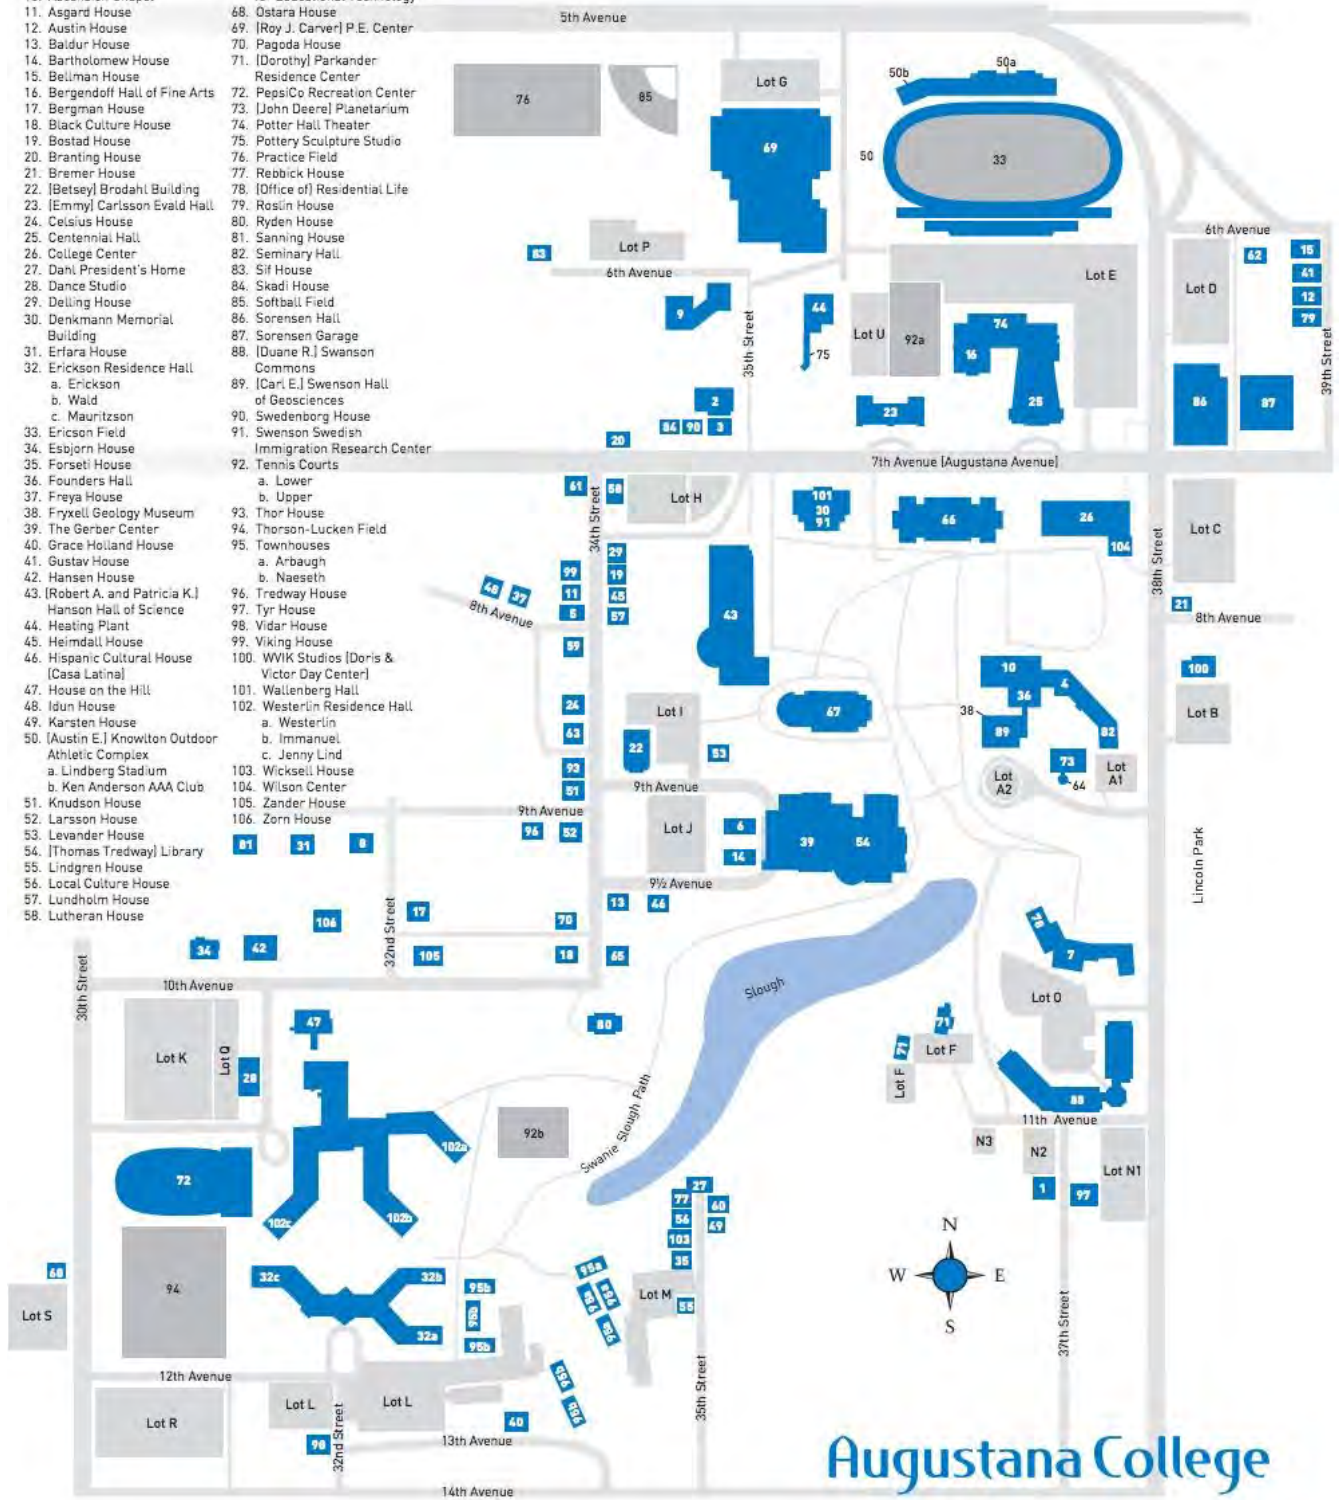

1. 11th Avenue Flats
2. Abbey Art Studios
3. Abbey House
4. [Office of] Admissions
5. Andeberg House
6. Anderson House
7. Andreen Hall
8. Ansvar House
9. Art Studios
10. Ascension Chapel
11. Asgard House
12. Austin House
13. Baldur House
14. Bartholomew House
15. Bellman House
16. Bergendoff Hall of Fine Arts
17. Bergman House
18. Black Culture House
19. Bostad House
20. Branting House
21. Bremer House
22. [Betsey] Brodahl Building
23. [Emmyl] Carlsson Evald Hall
24. Celsius House
25. Centennial Hall
26. College Center
27. Dahl, President's Home
28. Dance Studio
29. Dellling House
30. Denkmann Memorial Building
31. Erfara House
32. Erickson Residence Hall
  - a. Erickson
  - b. Wald
  - c. Mauritzson
33. Ericson Field
34. Esbjorn House
35. Forseti House
36. Founders Hall
37. Freya House
38. Fryxell Geology Museum
39. The Gerber Center
40. Grace Holand House
41. Gustav House
42. Hansen House
43. [Robert A. and Patricia K.] Hanson Hall of Science
44. Heating Plant
45. Heimdall House
46. Hispanic Cultural House [Casa Latina]
47. House on the Hill
48. Idun House
49. Karsten House
50. [Austin E.] Knowlton Outdoor Athletic Complex
  - a. Lindberg Stadium
  - b. Ken Anderson AAA Club
51. Knudson House
52. Larsson House
53. Levander House
54. [Thomas Tredway] Library
55. Lindgren House
56. Local Culture House
57. Lundholm House
58. Lutheran House
59. Martinson House
60. Milles House
61. Moberg House
62. Music Rehearsal Annex
63. Nobel House
64. [Carl Gamble] Observatory
65. Oden House
66. Old Main
67. [Franklin W.] Olin Center for Educational Technology
68. Ostara House
69. [Roy J. Carver] P.E. Center
70. Pagoda House
71. [Dorothy] Parkander Residence Center
72. PepsiCo Recreation Center
73. [John Deere] Planetarium
74. Potter Hall Theater
75. Pottery Sculpture Studio
76. Practice Field
77. Rebbeck House
78. [Office of] Residential Life
79. Roslin House
80. Ryden House
81. Sanning House
82. Seminary Hall
83. Sif House
84. Skadi House
85. Softball Field
86. Sorensen Hall
87. Sorensen Garage
88. [Duane R.] Swanson Commons
89. [Carl E.] Swenson Hall of Geosciences
90. Swedenborg House
91. Swenson Swedish Immigration Research Center
92. Tennis Courts
  - a. Lower
  - b. Upper
93. Thor House
94. Thorson-Lucken Field
95. Townhouses
  - a. Arbaugh
  - b. Naeseth
96. Tredway House
97. Tyr House
98. Vidar House
99. Viking House
100. WIK Studios [Doris & Victor Day Center]
101. Wallenberg Hall
102. Westerlin Residence Hall
  - a. Westerlin
  - b. Immanuel
  - c. Jenny Lind
103. Wickseil House
104. Wilson Center
105. Zander House
106. Zorn House

Augustana College

639 38th Street, Rock Island, Illinois | Telephone 309.794.7000